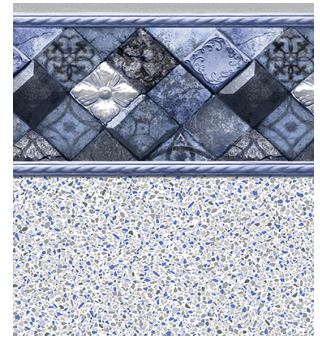

BLUE SLATE
FULL FLOOR
TEXTURED

MOUNT GRIS
FULL FLOOR
TEXTURED

MOUNT BLEU
FULL FLOOR
TEXTURED

**THE FOLLOWING PATTERNS ARE AVAILABLE IN 28 MIL ONLY
AND ARE SUBJECT TO A \$1,750 UPCHARGE**

**PANAMA
W/ROYAL PRISM**

**CARNEGIE COBALT
W/COBALT FUSION**

**BREAKING SEAWALL
W/ELECTRIC AQUARIUS**

**SAVANNAH
W/SANDSTONE**

**MODESTO
W/MYSTIC LIGHT BLUE**

**CAYMAN
W/MYSTIC LIGHT BLIE**

**FALLING ESAGANO
W/GRAY CRYSTAL**

**WHITEHAVEN
W/CRYSTAL QUARTZ**