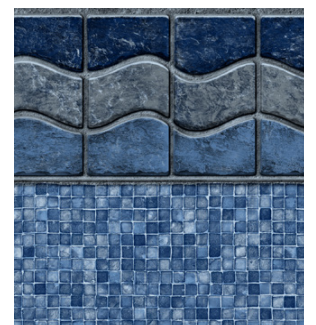

THESE 20 MIL PATTERNS ARE INCLUDED IN THE STANDARD PRICING

COURTSTONE GRAY
W/ STARDUST GRAY

ISLAND WAVE
W/ TERRAZZO CARIBBEAN

COROLLA
W/ STARDUST BLUE

COURTSTONE BLUE
W/ STARDUST BLUE

HAMPTON
W/ SEAGLASS

TULIM
W/ MAYAN MOSIAC

**CARNEGIE COBALT
W/COBALT FUSION**

**BREAKING SEAWALL
W/ELECTRIC AQUARIUS**

**SAVANNAH
W/SANDSTONE**

**MODESTO
W/MYSTIC LIGHT BLUE**

**CAYMAN
W/MYSTIC LIGHT BLIE**

**FALLING ESAGANO
W/GRAY CRYSTAL**

**WHITEHAVEN
W/CRYSTAL QUARTZ**

**MALIBU
W/POLYNESIAN**

**LAGUNA
W/WHITE PACIFIC**

**INDIGO MARBLE
W/BLUE GRANITE**

**BALI
W/BLUE GRANITE**

**REEF
FULL FLOOR**

**ECLIPSE AMBER
FULL FLOOR**

**ROYAL AMBER
FULL FLOOR**

**OCEAN BEACH
W/BLUE MOSIAC**

Note: Patterns are representations of the liners see vinyl samples to ensure color accuracy.

WWW.PRESTIGEPOOLS.COM › 651.490.1399