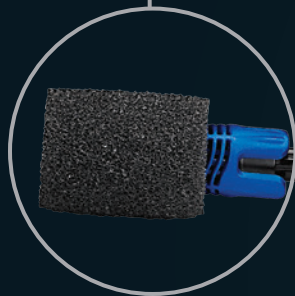

# TR35P

Inground pressure cleaner.  
Requires booster pump.

## BONUS

EXTRA BAG

+

TailSweep PRO®

TRADE SERIES  
**EXCLUSIVE**

# TR35P

The Polaris Vac-Sweep® TR35P is a powerful pressure-side pool cleaner for all in-ground pools. Featuring the iconic Polaris 3-wheel design, the TR35P vacuums, sweeps and scrubs the bottom and walls of any size or shape pool, and features:

- Triple venturi jet vacuum for strongest vacuum power
- Large throat for big debris
- Sweep hose to clean steps and tight corners
- Large capacity, all-purpose premium zippered debris bag
- 31 ft of black feed hose to complement dark bottom pool floors
- **BONUS** - Leaf bag and TailSweep Pro included